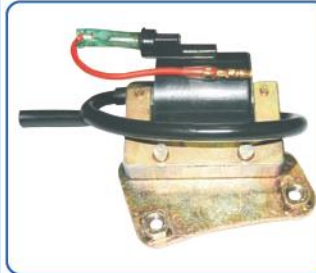

ICOL-CRUX-YM21

SAP NO. A353092200
DESCRIPTION Ignition Coil Yamaha CruX/
R/Livero
MODEL Yamaha CruX